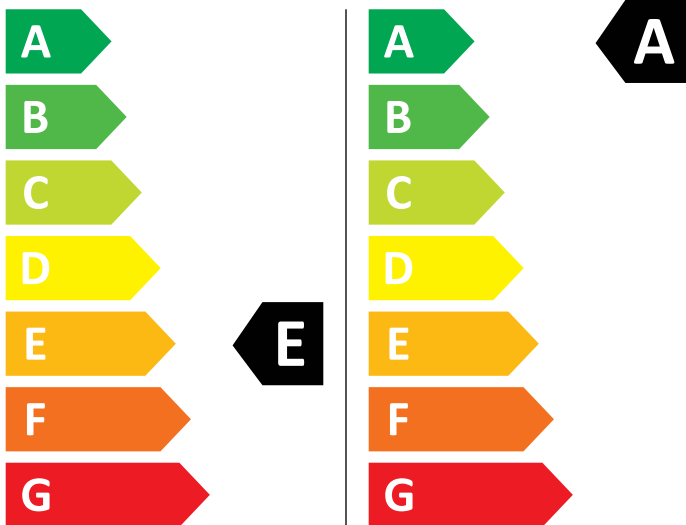

ENERG

AEG

L7WBE846G 914610213

💧 325 kWh/100

💧 47 kWh/100

5,0 kg

8,0 kg

67 L